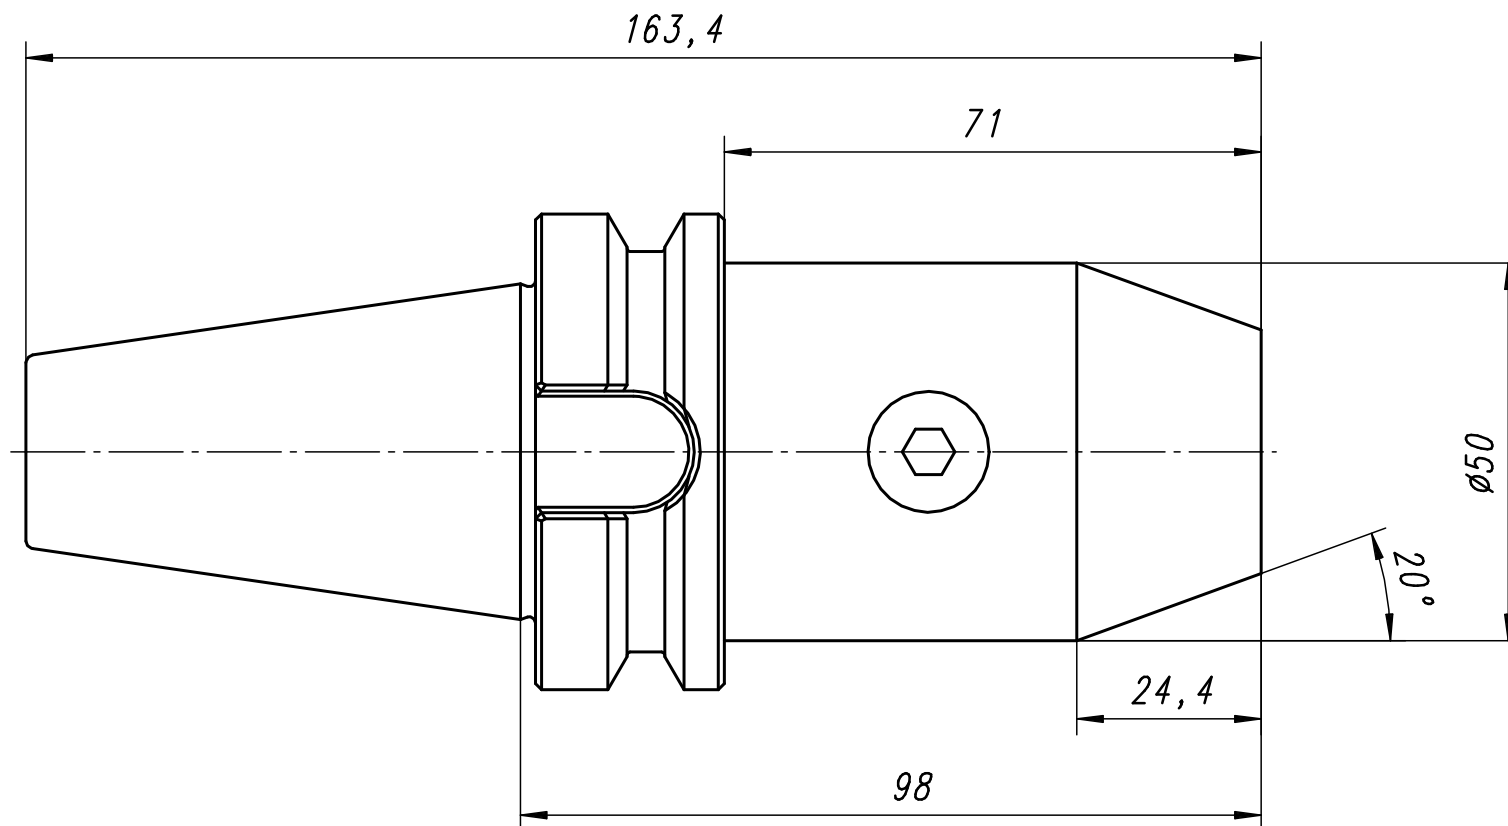

Swiss
Precision
Tools

REGO-FIX®

REGO-FIX AG
Obermattweg 60
4456 Tenniken / Switzerland

Phone +41 61 976 14 66

Fax +41 61 976 14 14

www.rego-fix.com

This is a non controlled copy. All information given herein are subject to change without notice.

The information given herein has been carefully checked and is believed to be correct. REGO-FIX, however, assumes no responsibility or liability for any errors, inaccuracies or omissions that may appear in this drawing.

This document is subject to copyright laws. No part of this document may be reproduced or transmitted in any form or any means, electronic or mechanic, for any purpose, without the express written permission of REGO-FIX

Type: BT40/KBF1-13

Part No.: 2140.50103

Date: 04.09.2007

Scale: 1:1